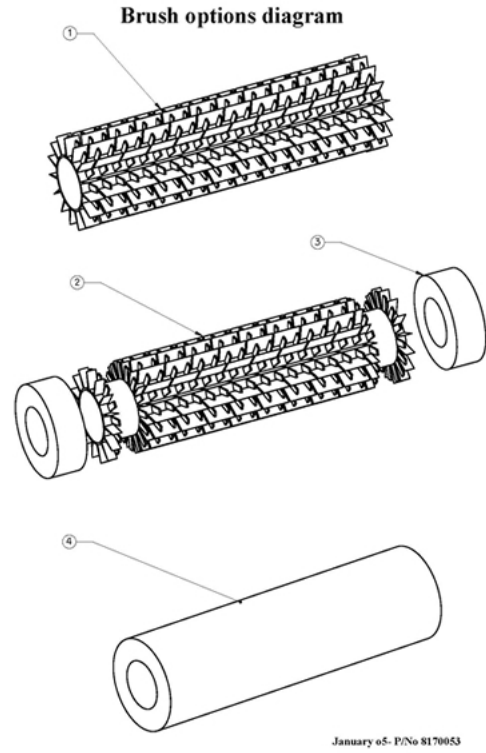

#26 (brushes catalog kit - grey)