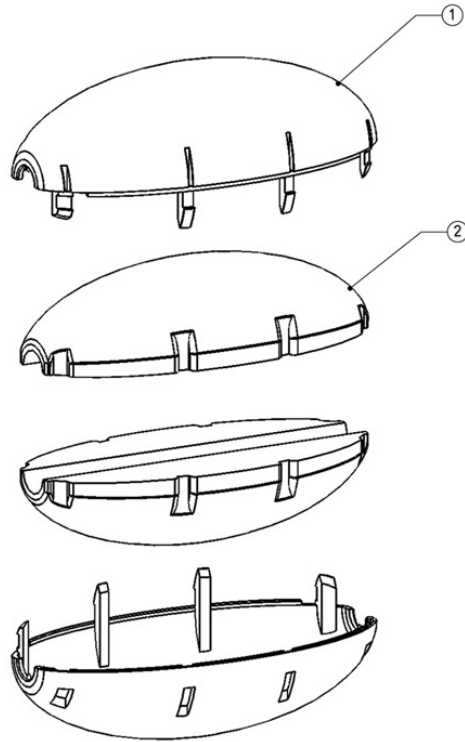

P/N: 8170165 DECEMBER 2010

**Rainbow Pool Products**

PO Box 2388, Mansfield Qld 4122

Telephone STD 61-7-3849 5385

Facsimile STD 61-7-3849 5384

Email: [info@rainbowpoolproducts.com.au](mailto:info@rainbowpoolproducts.com.au)

Web: [www.rainbowpoolproducts.com.au](http://www.rainbowpoolproducts.com.au)

#02 (retrofit for cable con. 2010)

September 2004 - 8170051

#07 (float assy d.basic float blue)

November 2005 - P/No 8170070

#08 (retrofit for cable con. 2010)