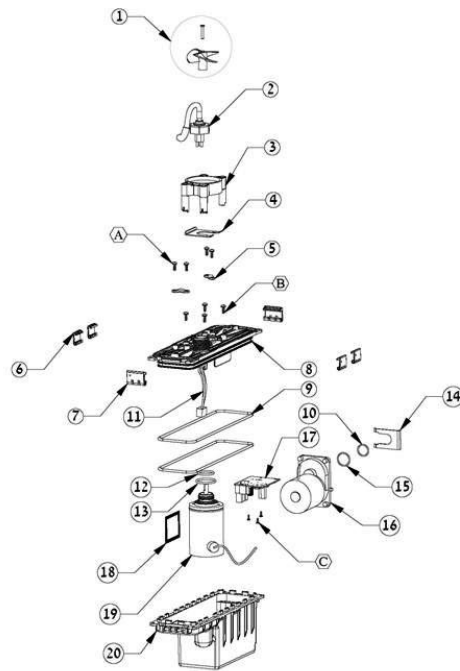

#12 (motor unit basic e55-catalog kit)

P/N: 8170158 SEPTEMBER 2010