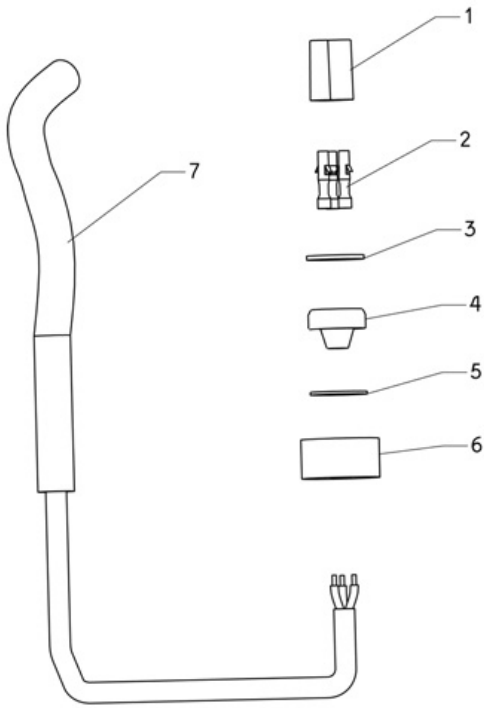

Dolphin Supreme M3 Cb Au

| Item # | Item Number | Description             | Price |
|--------|-------------|-------------------------|-------|
| C      | 3379440-A   | Screw Ka50x12 A2 Wn1412 | N/A   |

P/N: 8170165 DECEMBER 2010

**Rainbow Pool Products**

PO Box 2388, Mansfield Qld 4122

Telephone STD 61-7-3849 5385

Facsimile STD 61-7-3849 5384

Email: [info@rainbowpoolproducts.com.au](mailto:info@rainbowpoolproducts.com.au)

Web: [www.rainbowpoolproducts.com.au](http://www.rainbowpoolproducts.com.au)

#02 (retrofit for cable con. 2010)

September 2004 - 8170051

#07 (float assy d.basic float blue)

November 2005 - P/No 8170070

#08 (retrofit for cable con. 2010)