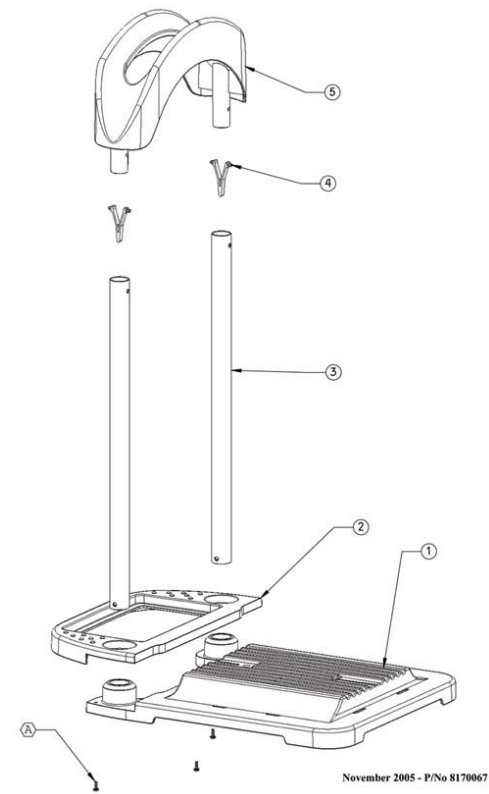

#28 (db stand)