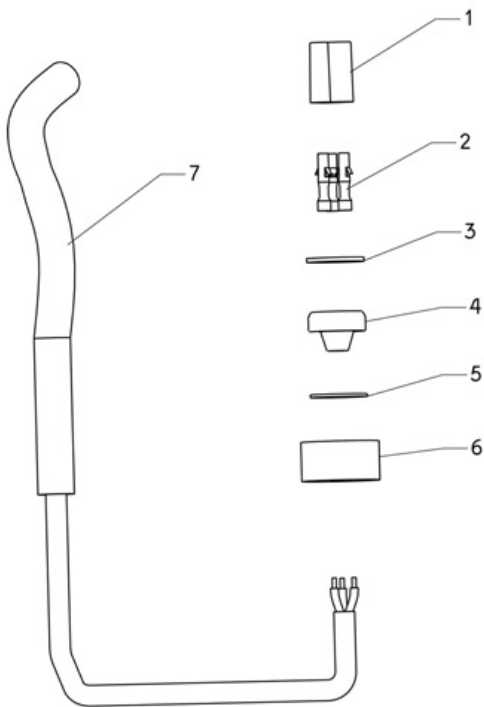

Web: [www.rainbowpoolproducts.com.au](http://www.rainbowpoolproducts.com.au)

#02 (retrofit for cable con. 2010)

September 2004 - 8170051

#07 (float assy d.basic float blue)

November 2005 - P/No 8170070

#08 (retrofit for cable con. 2010)