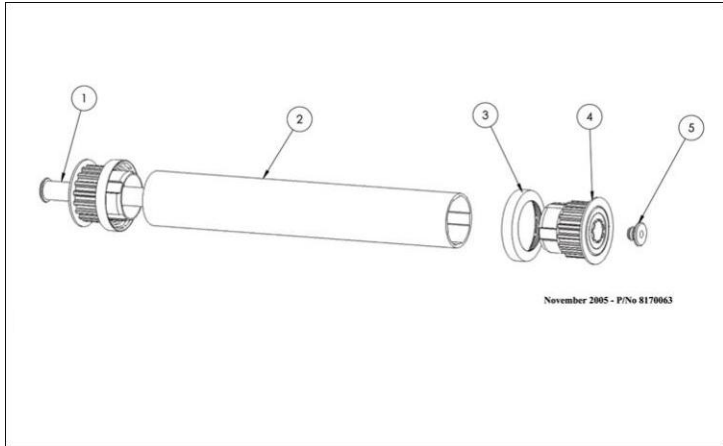

#25 (diag. basic - wheel tube assy)