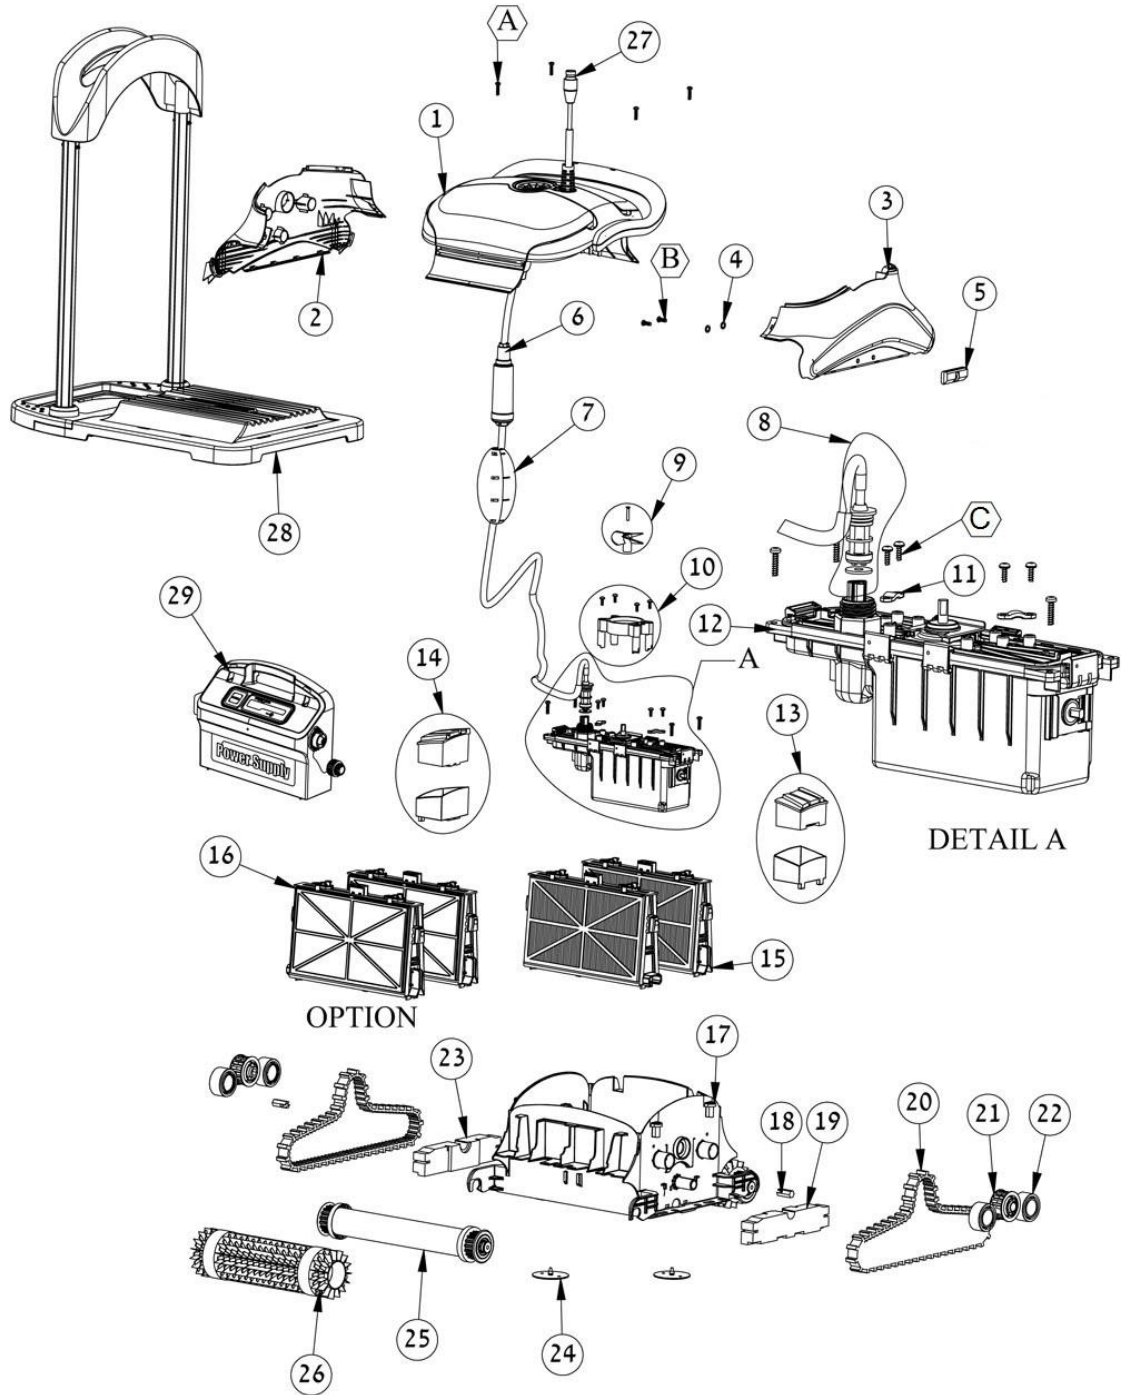

Dolphin Supreme M3 Cb Au

Item #	Item Number	Description	Price
C	3379440-A	Screw Ka50x12 A2 Wn1412	N/A

P/N: 8170165 DECEMBER 2010

Rainbow Pool Products

PO Box 2388, Mansfield Qld 4122

Telephone STD 61-7-3849 5385

Facsimile STD 61-7-3849 5384

Email: info@rainbowpoolproducts.com.au

Web: www.rainbowpoolproducts.com.au